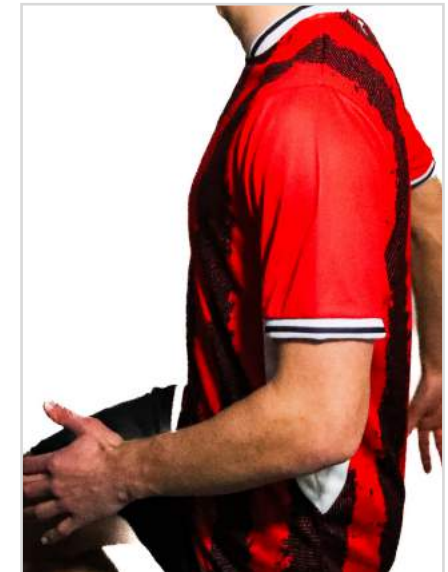

NOVA MATCHDAY

12