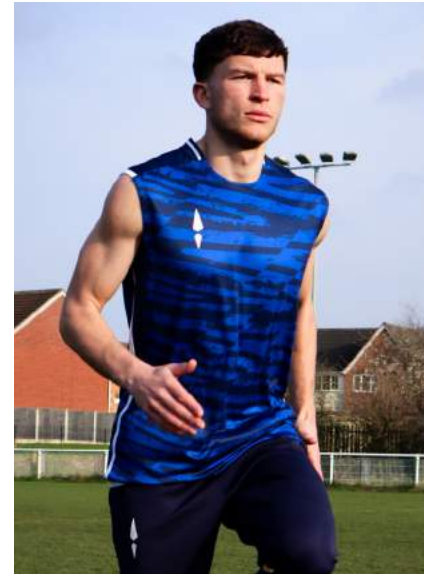

New

Nova Training Vest

Life Cycle

March 2024 - February 2026

Available Sizes

Youth XSY - SY - MY - LY - XLY
Adult S - M - L - XL - 2XL - 3XL - 4XL

Specification

- Lightweight mesh fabric allows breathability and sweat wicking - helping the skin stay dry and comfortable
- Standard fit for a comfortable feel
- Reflective vinyl on the back
- Silicon heat transfer logos keeps the vest lightweight and comfortable on the skin
- Contrast piping for a traditional aesthetic

NOVA TRAINING

34