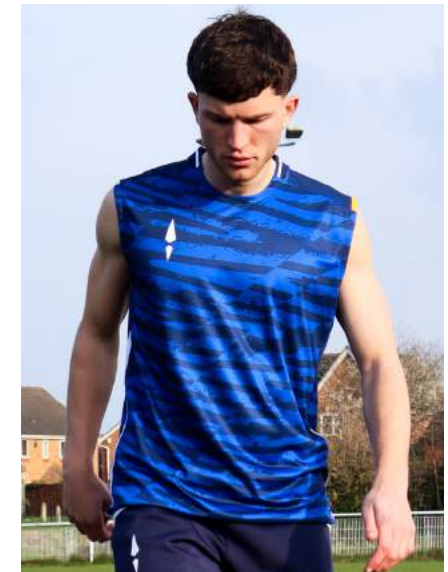

New

Nova Training Vest

Life Cycle

March 2024 - February 2026

Available Sizes

Youth XSY - SY - MY - LY - XLY
Adult S - M - L - XL - 2XL - 3XL - 4XL

Specification

- Lightweight mesh fabric allows breathability and sweat wicking - helping the skin stay dry and comfortable
- Standard fit for a comfortable feel
- Reflective vinyl on the back
- Silicon heat transfer logos keeps the vest lightweight and comfortable on the skin
- Contrast piping for a traditional aesthetic

NOVA TRAINING

34