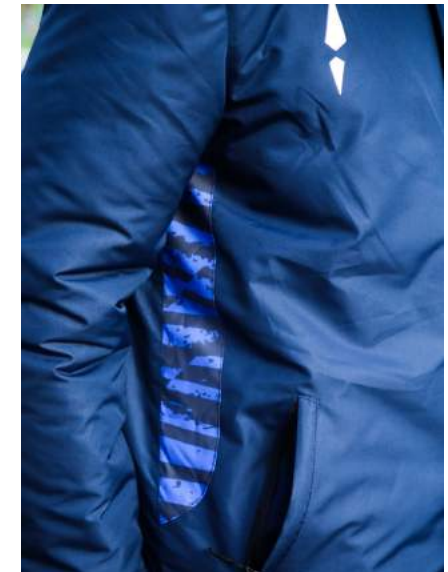

NOVA TRAINING

58