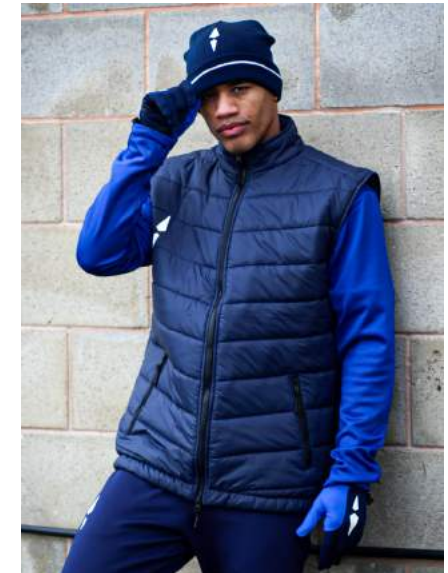

New

Surge Puffer Gilet

Life Cycle

March 2024 - February 2026

Available Sizes

Youth XSY - SY - MY - LY - XLY

Adult S - M - L - XL - 2XL - 3XL - 4XL

Specification

- Lightweight polyester with padding keeps the body warm
- Standard fit for a comfortable feel
- Full length zip for ease of removal
- Zip pockets with pull cords
- Silicon heat transfer logos
- Elasticated waistband

SURGE TRAINING

57