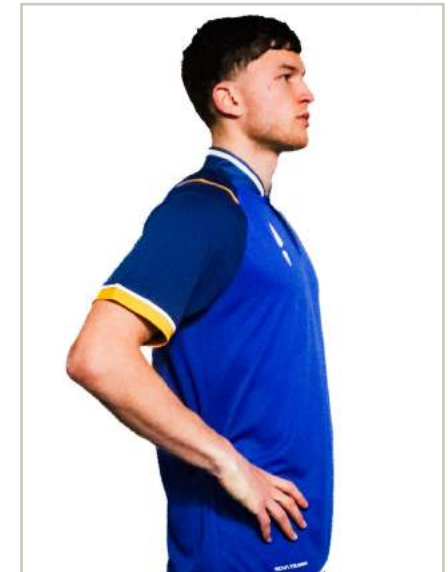

NOVA TRAINING

42