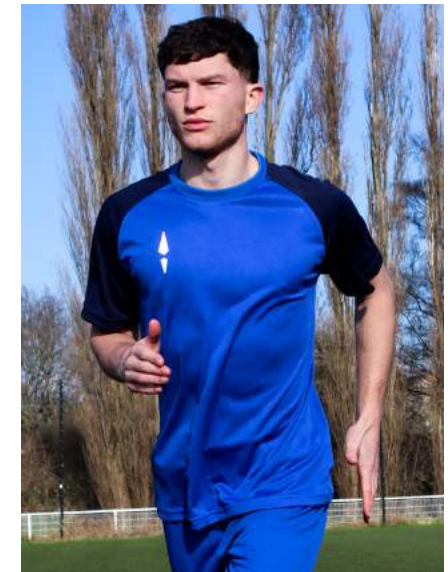

SURGE MATCHDAY

13