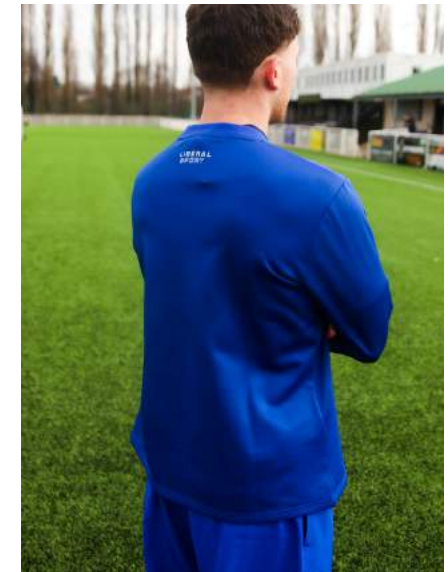

SURGE TRAINING

49