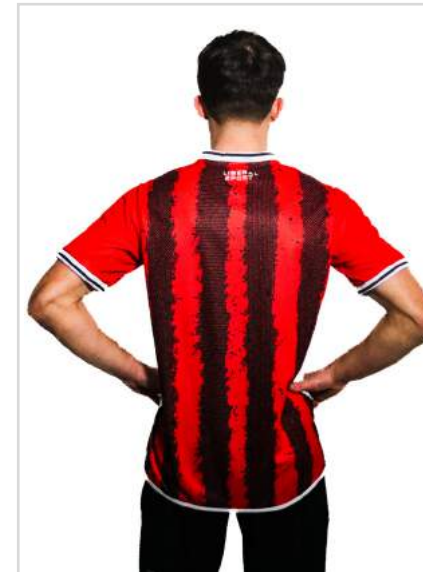

NOVA MATCHDAY

12