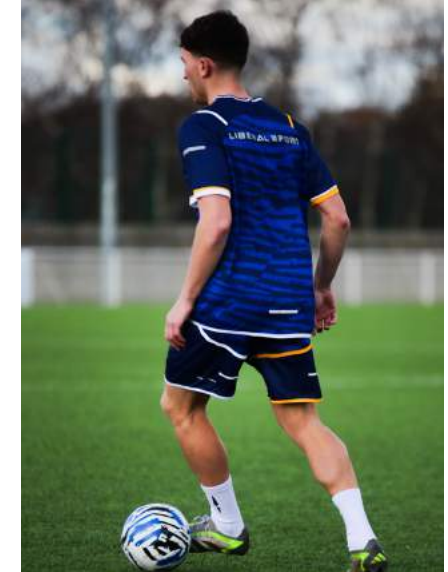

NOVA TRAINING

35