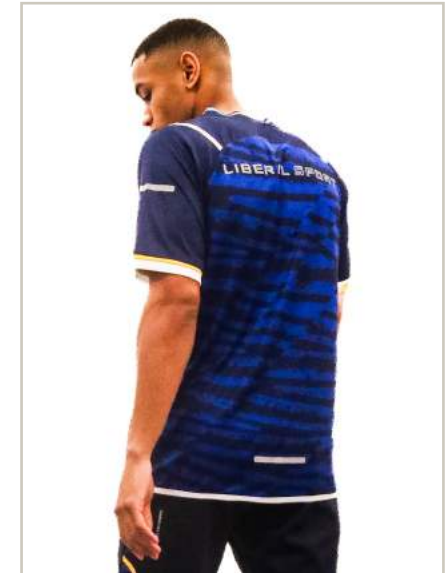

NOVA TRAINING

32