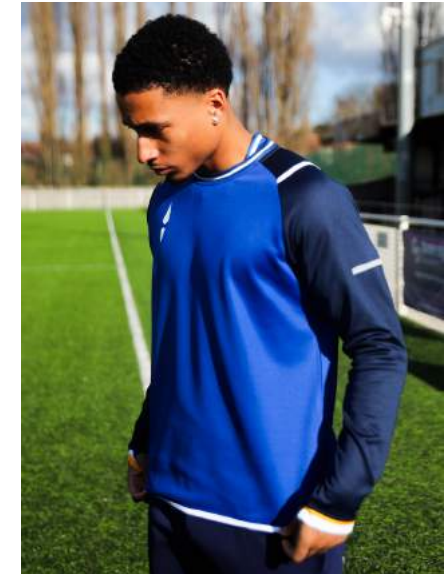

NOVA TRAINING

48