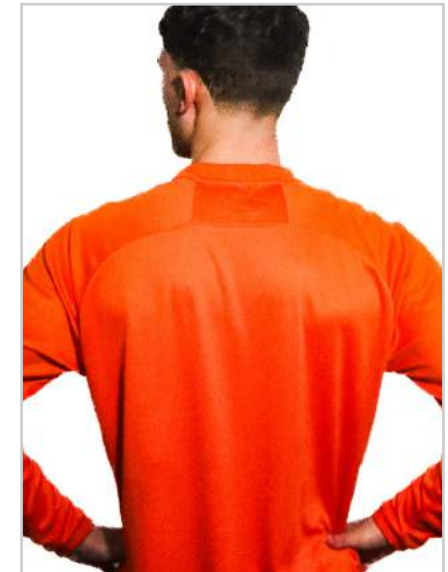

SURGE MATCHDAY

22