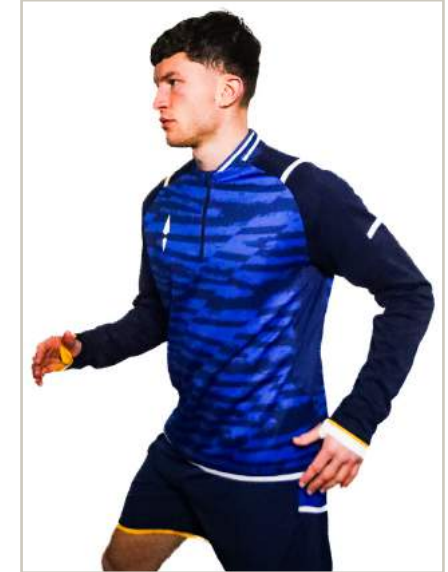

NOVA TRAINING

37