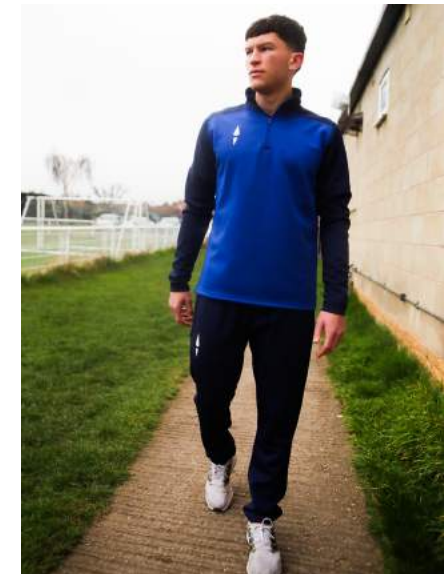

New

Surge Training Bottoms

Life Cycle

March 2024 - February 2026

Available Sizes

Youth XSY - SY - MY - LY - XLY

Adult S - M - L - XL - 2XL - 3XL - 4XL

Specification

- Lightweight stretch fabric allows breathability and sweat wicking - helping the skin stay dry and comfortable
- Slim fit for a tailored feel
- Ankle zips to allow easy removal
- Zip pockets
- Elasticated waistband with drawstring
- Silicon heat transfer logos keep the bottoms lightweight and comfortable on the skin

SURGE TRAINING

40