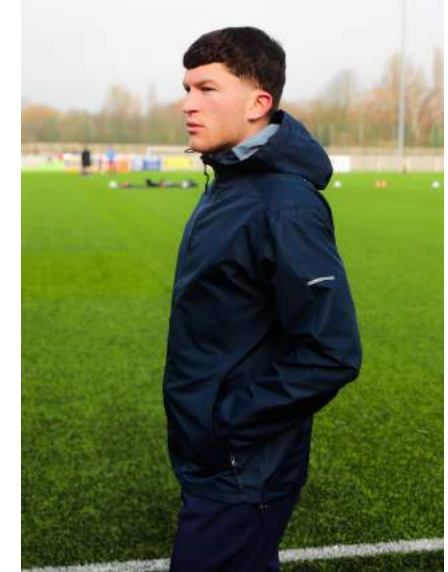

SURGE TRAINING

53