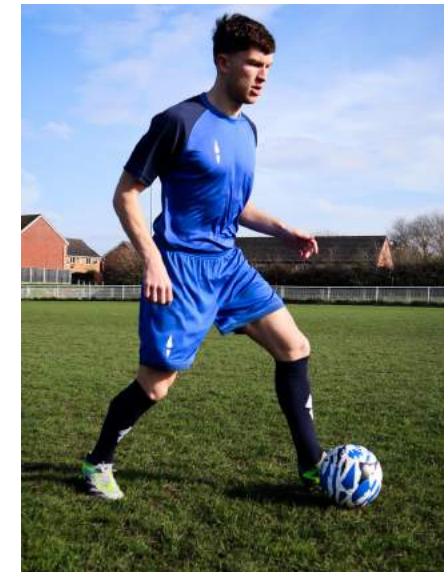

New

Surge Match Socks

Life Cycle

March 2024 - February 2026

Available Sizes

S - M - L

Specification

- Lightweight yarn allows breathability and sweat wicking - helping the feet stay dry and comfortable
- Specific knit construction allows for flexibility and cushioning

SURGE MATCHDAY

18