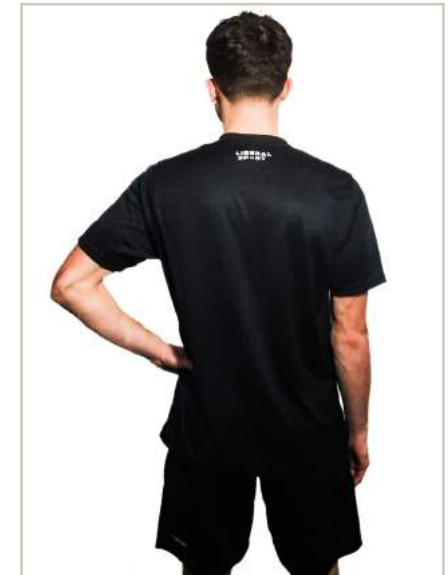

NOVA MATCHDAY

30